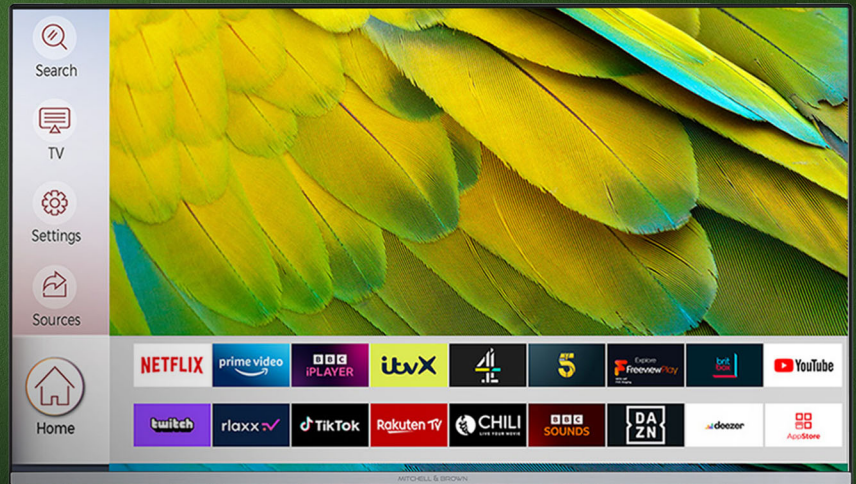

7 YEAR WARRANTY
ACROSS THE RANGE

BRITISH BRAND

MITCHELL & BROWN
JB-40FH1811

40" | FULL HD | LINUX SMART TV

SMART TV

WIRELESS DISPLAY

NETFLIX

HDMI®

prime video

USB

YouTube

General

Model Number JB-40FH1811
EAN 5055862341407
Energy Rating E
Tuner/Broadcasting Smart HD
DVB-T2/CABLE(HEVC)

Display

Screen Size 40"
Resolution Size 1920 x 1080
Resolution Type 1080p Full HD
Screen Type LED

Video

Screen Mirroring Yes
HDR Game Mode Yes
HDR Type HDR10

Design

Design Slim Bezel
Front Colour Black/Silver Trim
Stand Type Central

Smart Features

Wireless Display Yes
Audio Link (Bluetooth) Yes
WiFi Yes
Freeview Play Yes
Netflix Yes
Amazon Prime Video Yes
Youtube Yes